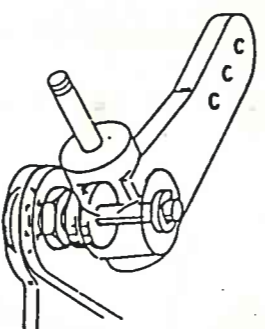

Schumacher

Model Racing Products

Cecil Schumacher
Rudge Church Brampton
Northampton NN6 8AU
England
Tel: (0604) 842320
Fax: (0604) 842328

SCHUMACHER C CAR

A C

FOR SPC CAR

STIFFEST

INTERMEDIATE