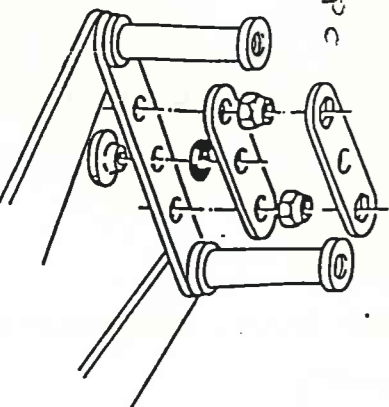

Schumacher

Model Racing Products

Cecil Schumacher
Rudge Church Brampton
Northampton NN6 8AU
England
Tel: (0604) 842320
Fax: (0604) 842328

SCHUMACHER C CAR

A C

FOR SPC CAR

STIFFEST

INTERMEDIATE

SOFTEST

B D