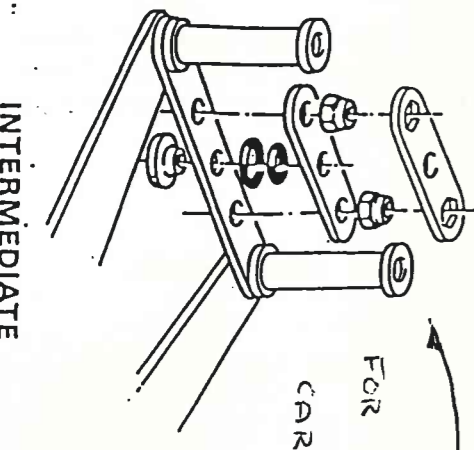

Schumacher

Model Racing Products

Cecil Schumacher
Rudge Church Brampton
Northampton NN6 8AU
England
Tel: (0604) 842320
Fax: (0604) 842328

SCHUMACHER C CAR

A C

FOR SPC CAR

STIFFEST

INTERMEDIATE